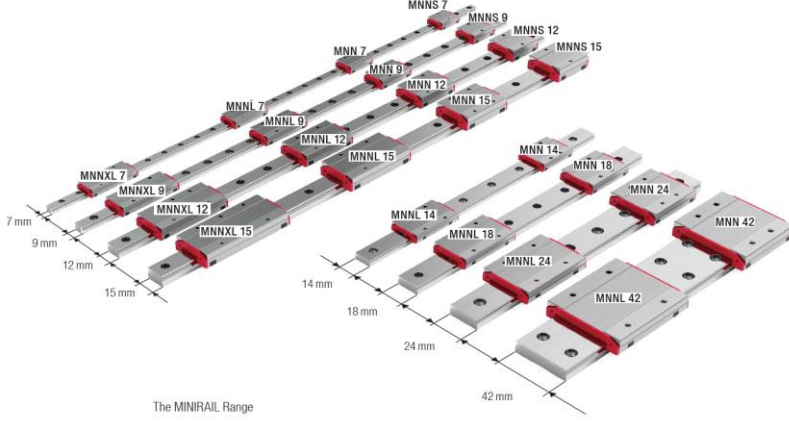

SCHNEEBERGER

LINEAR TECHNOLOGY

Made in Switzerland

The MINIRAIL Range